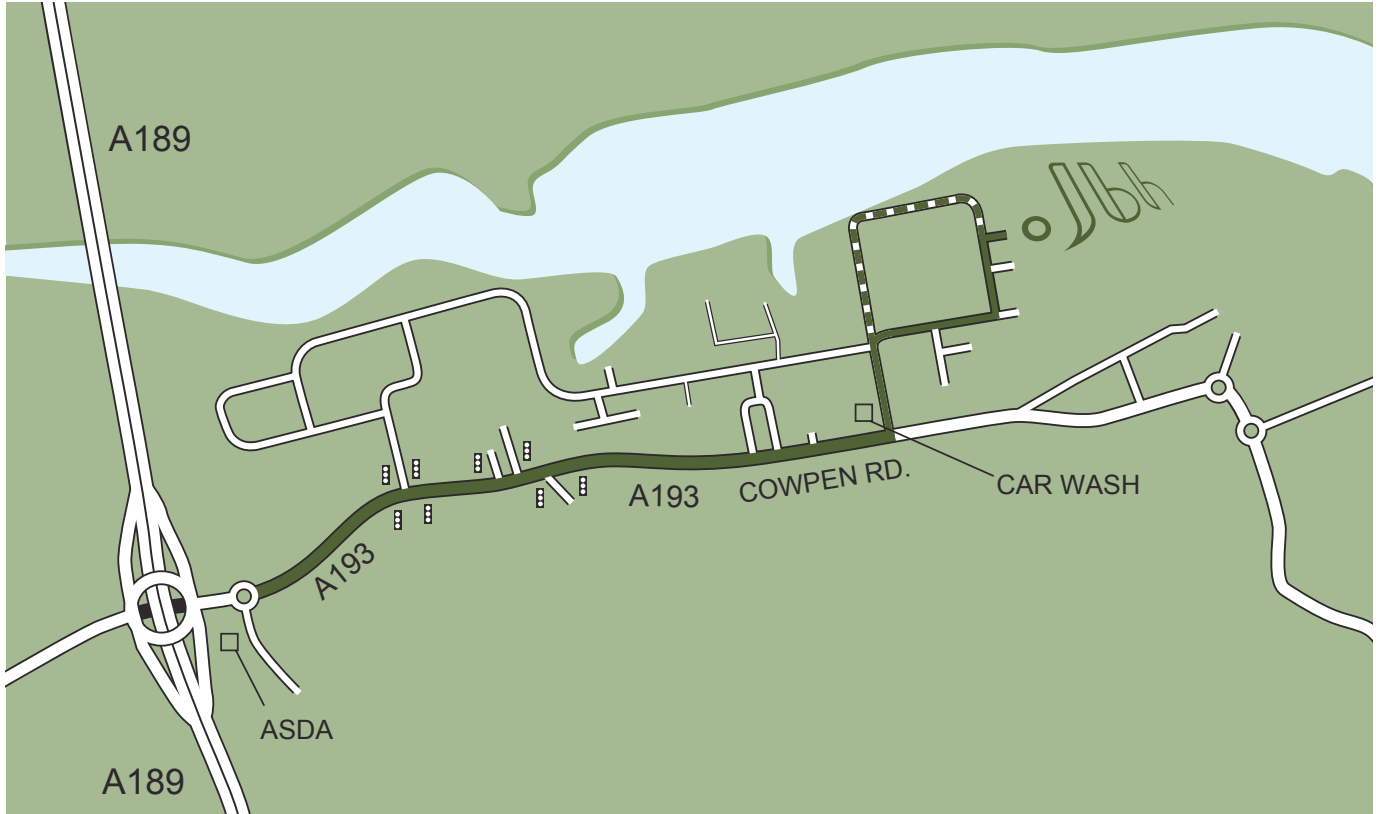

Directions from A1:

Exit A1 onto A19.

At the second roundabout take the second exit onto A189.

Exit onto slip road and at the roundabout take the third exit onto Cowpen Road (A193).

Turn left (after Carwash) onto Cowley Road into Blyth Industrial Park.

Turn right onto Spencer Road, then take the last road on the left.

Turn right at Plumb Centre, and continue on road to the left to Unit 28c.